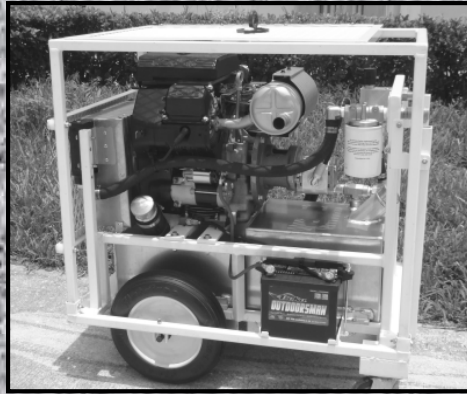

CRETE-CUT RENTAL

CONCRETE CUTTING TOOLS & EQUIPMENT

ORLANDO, FLORIDA

PHONE 407 575 6657

Hydraulic Handsaw

Gas Hydraulic Power Unit

(Stand Up) Flush-Cut Cart

Gas & Electric Concrete Saw