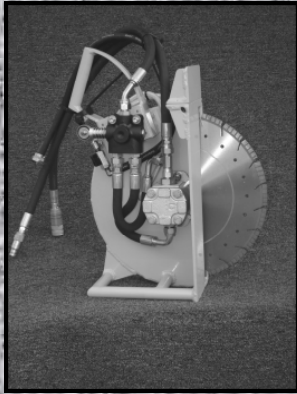

CRETE-CUT RENTAL

CONCRETE CUTTING TOOLS & EQUIPMENT

ORLANDO, FLORIDA

PHONE 407 575 6657

Hydraulic Handsaw

Gas Hydraulic Power Unit

(Stand Up) Flush-Cut Cart

Gas & Electric Concrete Saw

Wet Vacuum

Core Drill

30" Hydraulic Saw

Hydraulic Concrete Saw

Hydraulic Chainsaw

Electric Hydraulic Power Unit

Crete-Cut.com

Phone: 407-575-6657