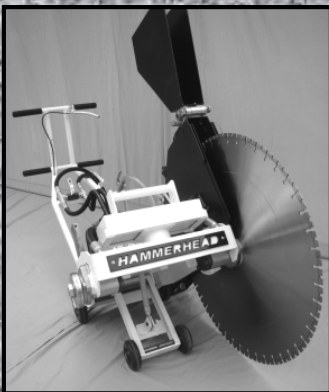

CRETE-CUT RENTAL

CONCRETE CUTTING TOOLS & EQUIPMENT

ORLANDO, FLORIDA

PHONE 407 575 6657

Hydraulic Handsaw

Gas Hydraulic Power Unit

(Stand Up) Flush-Cut Cart

Gas & Electric Concrete Saw

Wet Vacuum

Core Drill

30" Hydraulic Saw

Hydraulic Concrete Saw

Hydraulic Chainsaw

Electric Hydraulic Power Unit

Crete-Cut.com

Phone: 407-575-6657