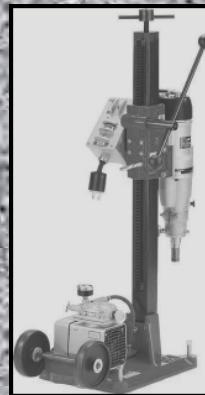

CRETE-CUT RENTAL

CONCRETE CUTTING TOOLS & EQUIPMENT

ORLANDO, FLORIDA

PHONE 407 575 6657

Hydraulic Handsaw

Gas Hydraulic Power Unit

(Stand Up) Flush-Cut Cart

Gas & Electric Concrete Saw

Wet Vacuum

Core Drill

30" Hydraulic Saw

Hydraulic Concrete Saw

Hydraulic Chainsaw

Electric Hydraulic Power Unit

Crete-Cut.com

Phone: 407-575-6657