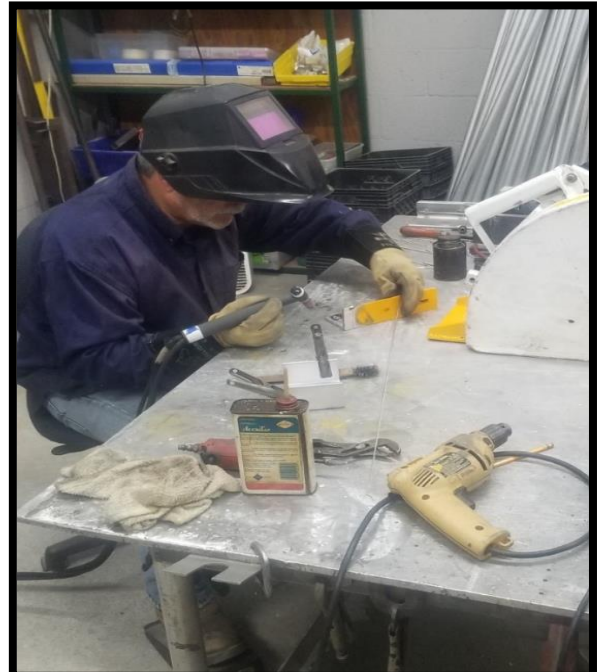

PO Box 948412

Maitland, Florida 32794

Ph 407.575.6657

Fax 407.358.5159

“TITAN” HANDSAW SHOP
Custom Welding Aluminum & Steel Fabrication

WE REPAIR
All SAWS

- Wolverine
- Ripper
- K-H -M
- Diam. Prod.
- Husqvarna